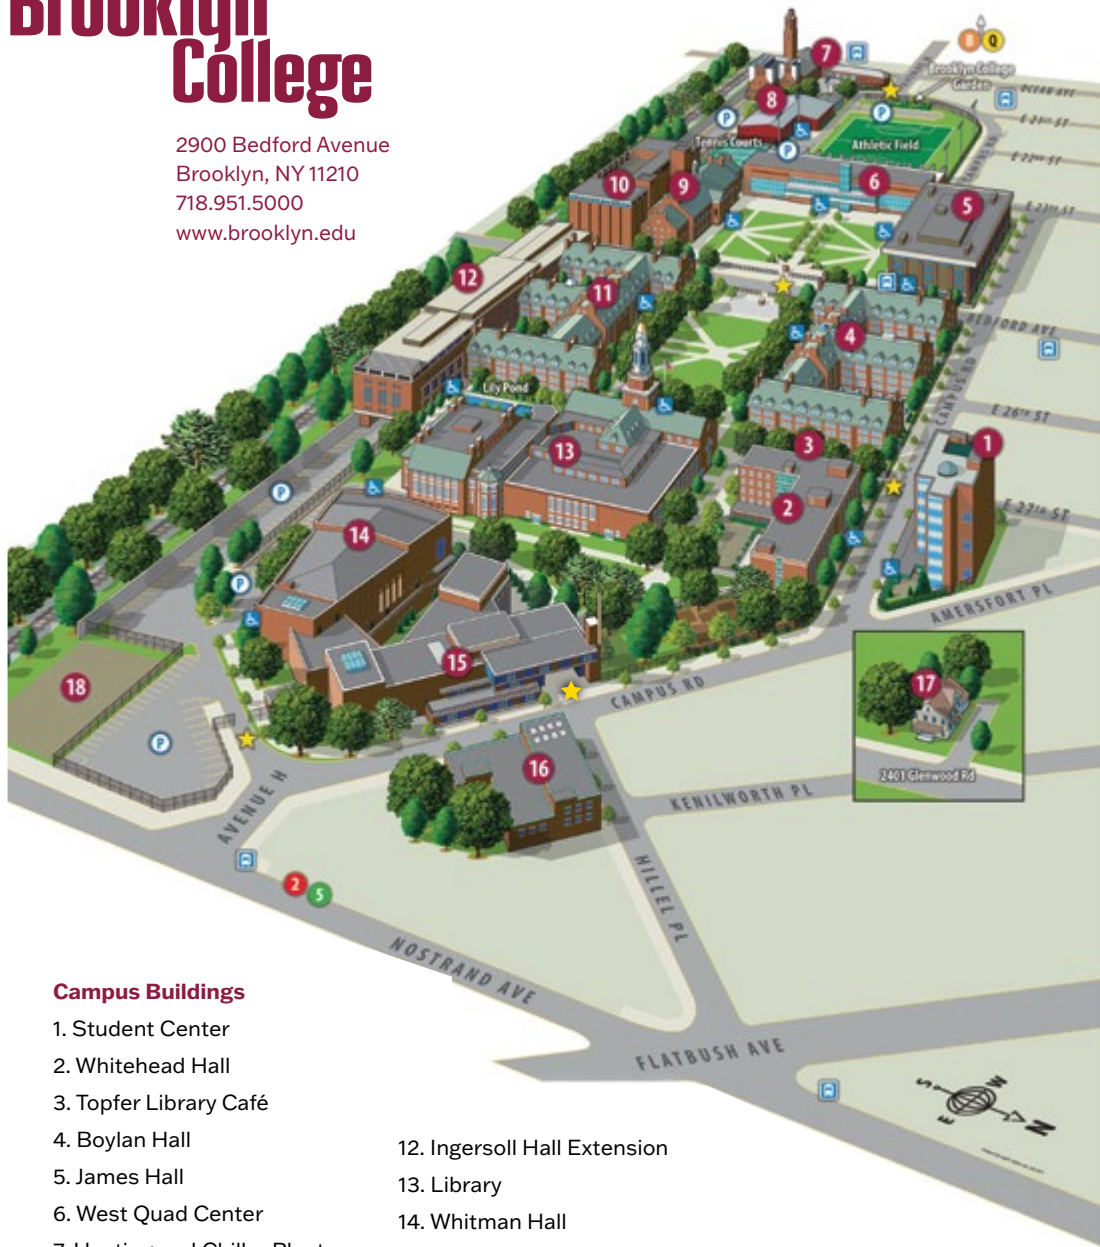

9 A.M.

Sign-In and Registration

Locations: Leonard & Claire Tow Center for the Performing Arts and Boylan Hall

10 A.M.

Academic Fair

10 a.m. – 1 p.m.

Location: Leonard & Claire Tow Center for the Performing Arts

Location: Buchwald Theater, Leonard & Claire Tow Center for the Performing Arts

School of Natural and Behavioral Sciences

Department Tours

Location: Sign up at Academic Fair (Chemistry Table)

School of Visual, Media and Performing Arts

Location: Sign up at Academic Fair Table

Film Department Tours

Location: Sign up at Academic Fair Table

Brooklyn College

2900 Bedford Avenue
 Brooklyn, NY 11210
 718.951.5000
 www.brooklyn.edu

Campus Buildings

- | | |
|-------------------------------|--|
| 1. Student Center | 12. Ingersoll Hall Extension |
| 2. Whitehead Hall | 13. Library |
| 3. Topfer Library Café | 14. Whitman Hall |
| 4. Boylan Hall | 15. Leonard & Claire Tow Center
for the Performing Arts |
| 5. James Hall | 16. Tanger Hillel House |
| 6. West Quad Center | 17. Newman Center |
| 7. Heating and Chiller Plants | 18. Future Site of Koppelman Hall |
| 8. West End Building | |
| 9. Roosevelt Hall | |
| 10. Roosevelt Hall Extension | |
| 11. Ingersoll Hall | |